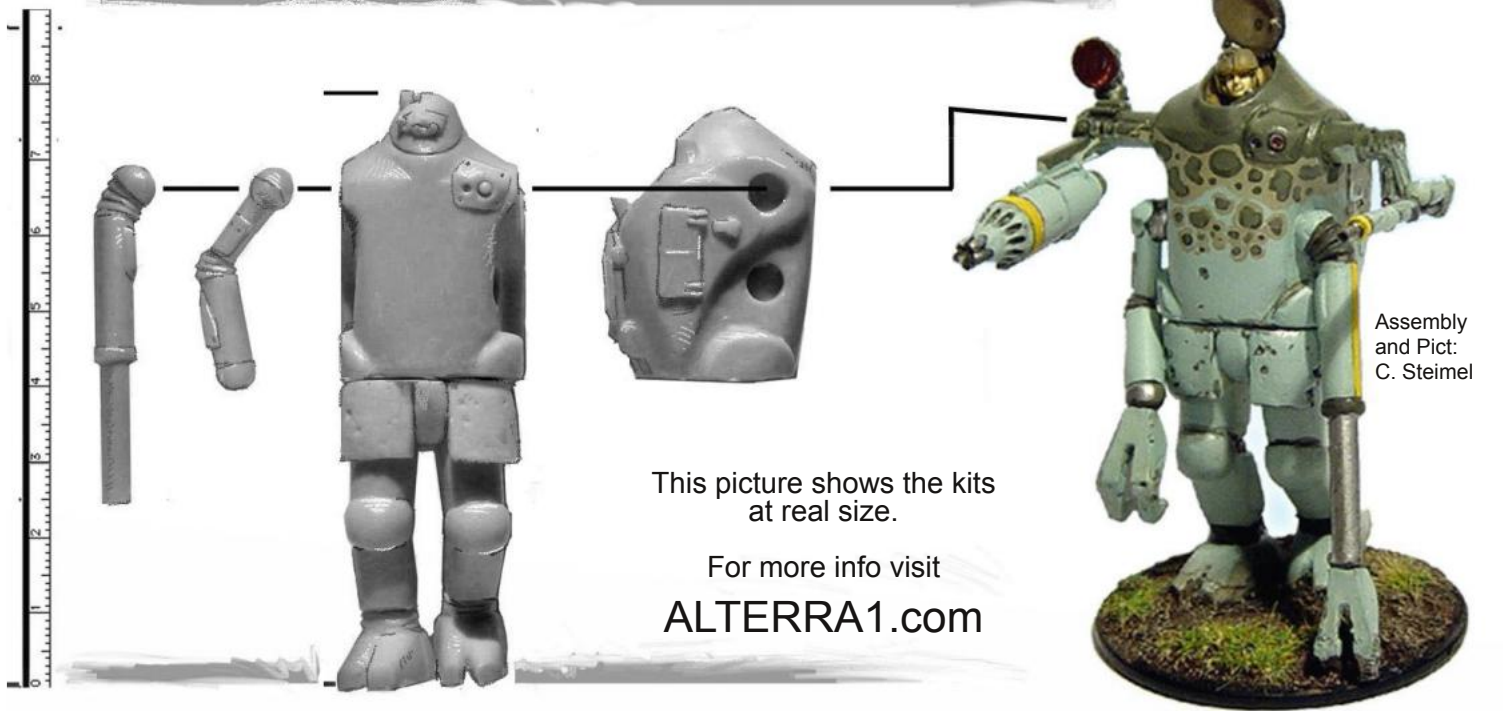

ALTERRA1 MECHAS

28mm & 1/72 WARGAME RANGE

Left: LeichtGeher; right: SchwerGeher

These light and heavy Mechas share the same modular weapon system. They are a design family with various versions and differences, and they are evolving as I usually modifie them at every new molds.

Weapons varie depending on your box. You can adapt weapons of your own, for instance parts from others 28mm ranges or 1/72 injected kits parts.

SUNKE
28 mm
Powersuits.

Assembly
and Pict:
C. Steimel

This picture shows the kits at real size.