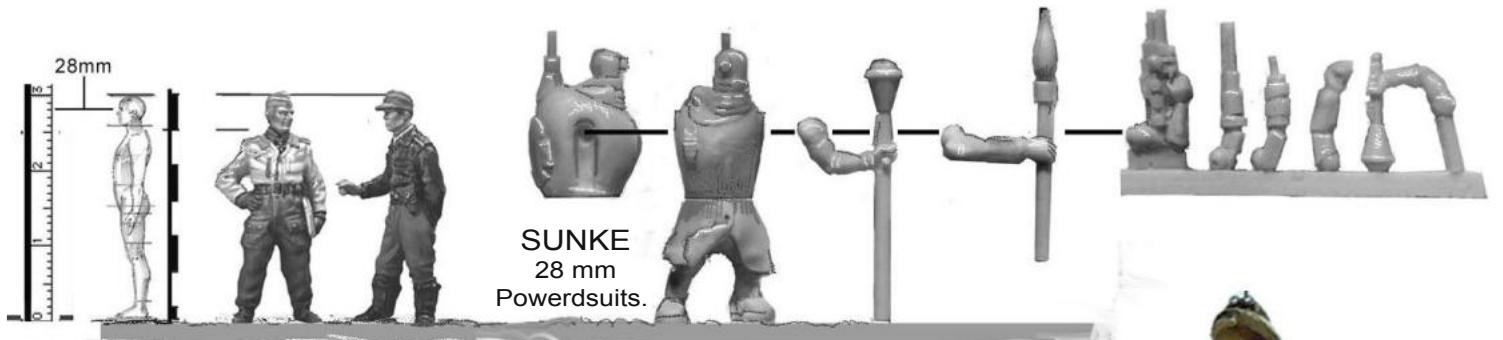

ALTERRA1 MECHAS

28mm & 1/72 WARGAME RANGE

Left: LeichtGeher; right: SchwerGeher

These light and heavy Mechas share the same modular weapon system. They are a design family with various versions and differences, and they are evolving as I usually modifie them at every new molds.

Weapons varie depending on your box. You can adapt weapons of your own, for instance parts from others 28mm ranges or 1/72 injected kits parts.

SUNKE
28 mm
Powersuits.

Assembly
and Pict:
C. Steimel

This picture shows the kits at real size.