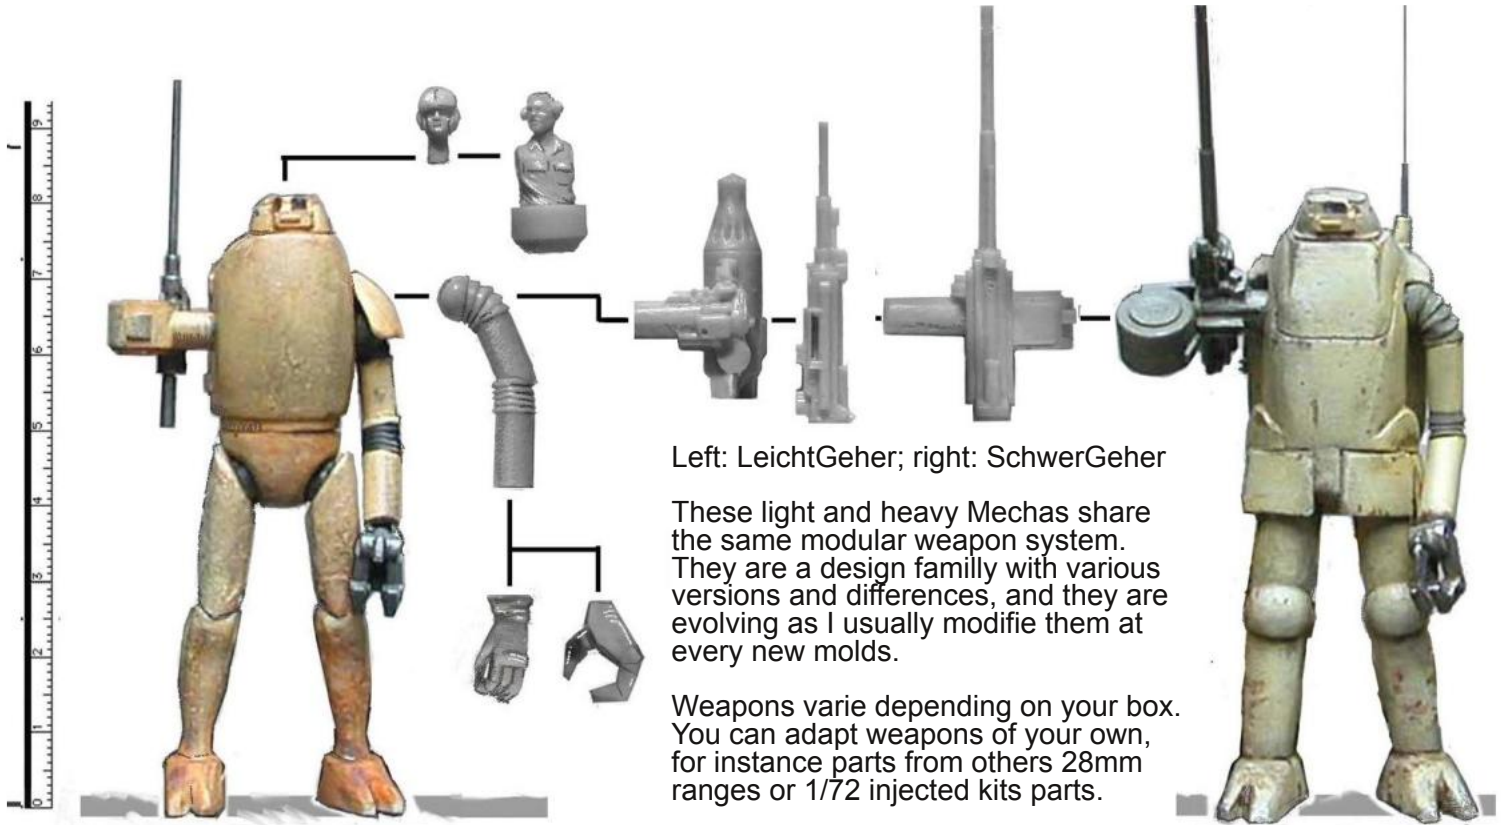

ALTERRA1 MECHAS

28mm & 1/72 WARGAME RANGE

Left: LeichtGeher; right: SchwerGeher

These light and heavy Mechas share the same modular weapon system. They are a design family with various versions and differences, and they are evolving as I usually modifie them at every new molds.

Weapons varie depending on your box. You can adapt weapons of your own, for instance parts from others 28mm ranges or 1/72 injected kits parts.

SUNKE
28 mm
Powersuits.

Assembly
and Pict:
C. Steimel

This picture shows the kits at real size.